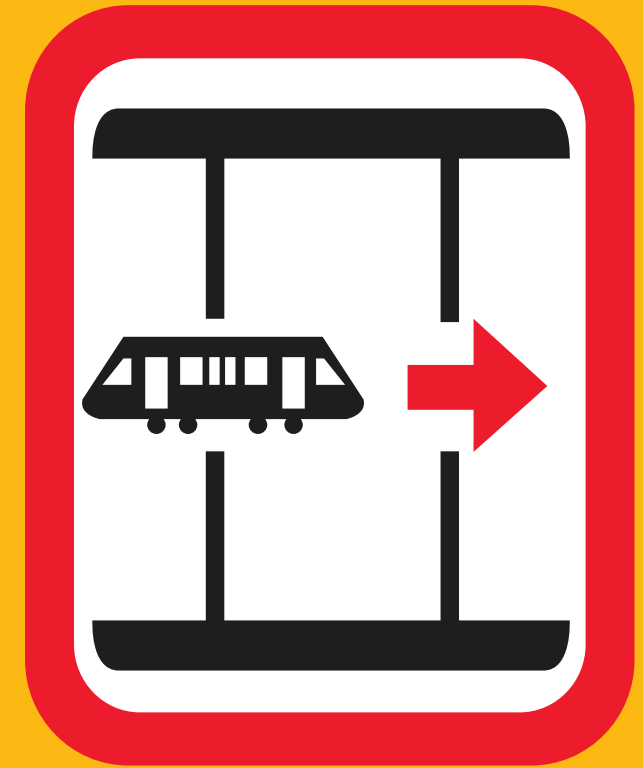

Stop. Do not enter the tram zone.

The sign here tells you that you must stay out of the tram-only area.
A simple action like that will keep you safe.

800 9090 rta.ae

Dubai Tram

Obey the traffic signal. Red light means STOP as the tram is approaching from your left.

The sign here tells you there are tram tracks to your right. Keep a watch. A simple action like that will keep you safe.

800 9090 rta.ae

Dubai Tram

Keep your eyes on the road ahead.

The sign indicates a tram route and to watch out for a tram passing from left to right or right to left. A simple action like that will keep you safe.

800 9090 rta.ae

Stop. Look left and right before you cross.

The sign here tells you there may be a tram coming from the left or right. Keep a watch. A simple action like that will keep you safe.

800 9090 rta.ae

Dubai Tram

Stop. Look left before you cross.

The sign here tells you there may be a tram coming from the left.
Keep a watch. A simple action like that will keep you safe.

800 9090 rta.ae

Dubai Tram

Stop. Look right before you cross.