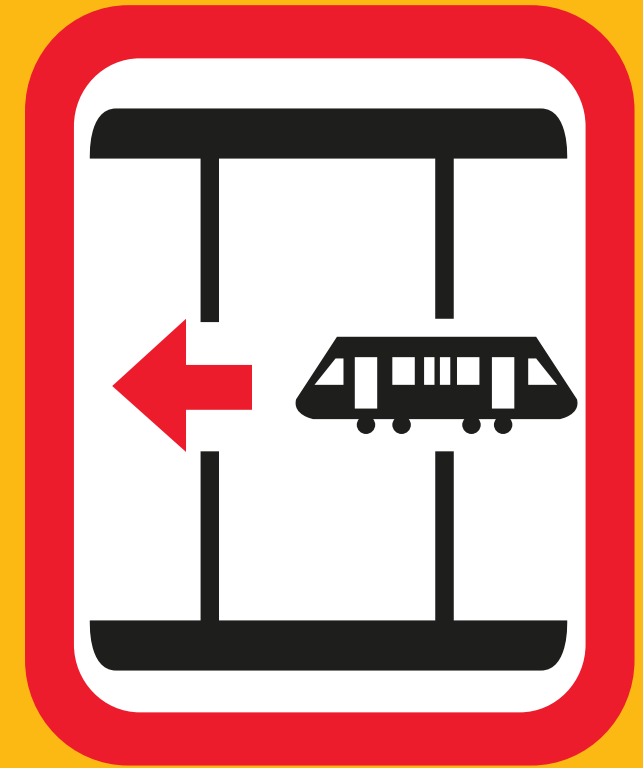

Stop. Do not enter the tram zone.

The sign here tells you that you must stay out of the tram-only area.
A simple action like that will keep you safe.

800 9090 rta.ae

Dubai Tram

Obey the traffic signal. Red light means STOP as the tram is approaching from your left.

The sign here tells you there are tram tracks to your right. Keep a watch. A simple action like that will keep you safe.

800 9090 rta.ae

Dubai Tram

Keep your eyes on the road ahead.

The sign indicates a tram route and to watch out for a tram passing from left to right or right to left. A simple action like that will keep you safe.

800 9090 rta.ae

Stop. Look left and right before you cross.

The sign here tells you there may be a tram coming from the left or right. Keep a watch. A simple action like that will keep you safe.

800 9090 rta.ae

Dubai Tram

Stop. Look left before you cross.

The sign here tells you there may be a tram coming from the left.
Keep a watch. A simple action like that will keep you safe.

800 9090 rta.ae

Dubai Tram

Stop. Look right before you cross.