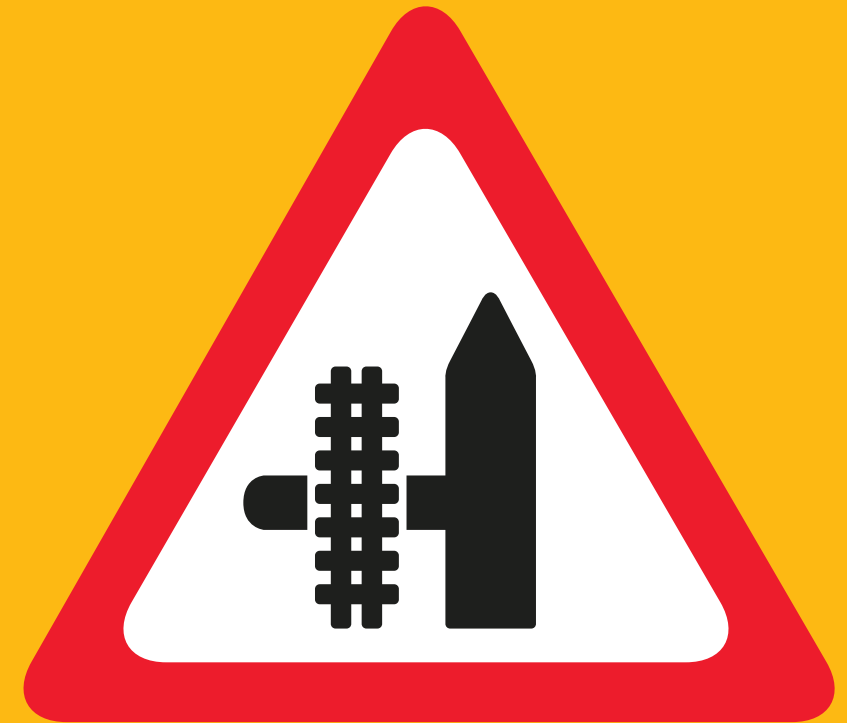

Stop. Do not enter the tram zone.

The sign here tells you that you must stay out of the tram-only area.
A simple action like that will keep you safe.

800 9090 rta.ae

Dubai Tram

Obey the traffic signal. Red light means STOP as the tram is approaching from your left.

The sign here tells you there are tram tracks to your left. Keep a watch. A simple action like that will keep you safe.

800 9090 rta.ae

Dubai Tram

Obey the traffic signal. Red light means STOP as the tram is approaching from your right.

The sign here tells you there are tram tracks to your right. Keep a watch. A simple action like that will keep you safe.

800 9090 rta.ae

Dubai Tram

Keep your eyes on the road ahead.

The sign indicates a tram route and to watch out for a tram passing from left to right or right to left. A simple action like that will keep you safe.