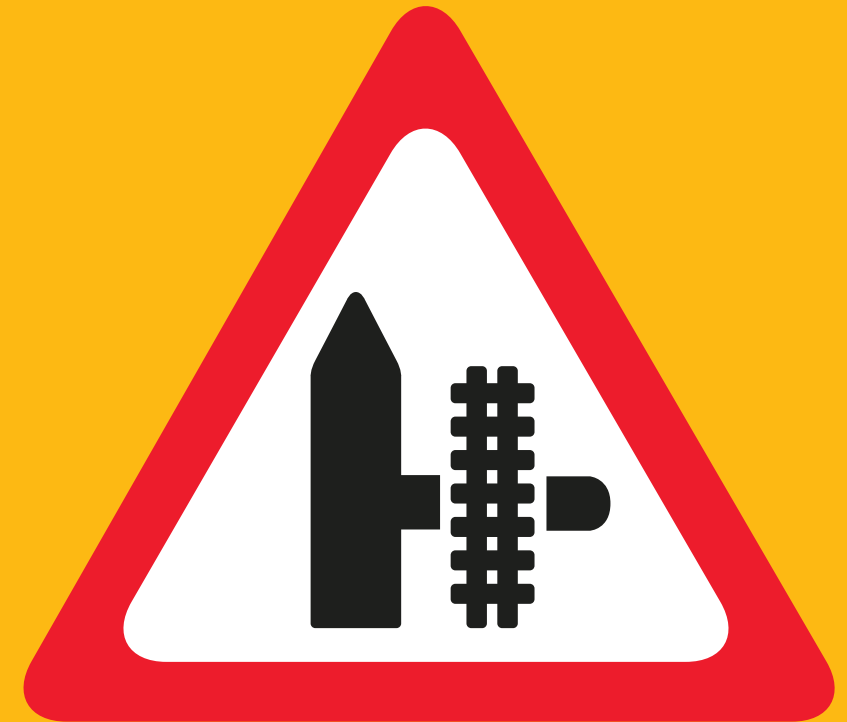

Stop. Do not enter the tram zone.

The sign here tells you that you must stay out of the tram-only area.
A simple action like that will keep you safe.

800 9090 rta.ae

Dubai Tram

Obey the traffic signal. Red light means STOP as the tram is approaching from your left.

The sign here tells you there are tram tracks to your left. Keep a watch. A simple action like that will keep you safe.

800 9090 rta.ae

Dubai Tram

Obey the traffic signal. Red light means STOP as the tram is approaching from your right.

The sign here tells you there are tram tracks to your right. Keep a watch. A simple action like that will keep you safe.

800 9090 rta.ae

Dubai Tram

Keep your eyes on the road ahead.

The sign indicates a tram route and to watch out for a tram passing from left to right or right to left. A simple action like that will keep you safe.