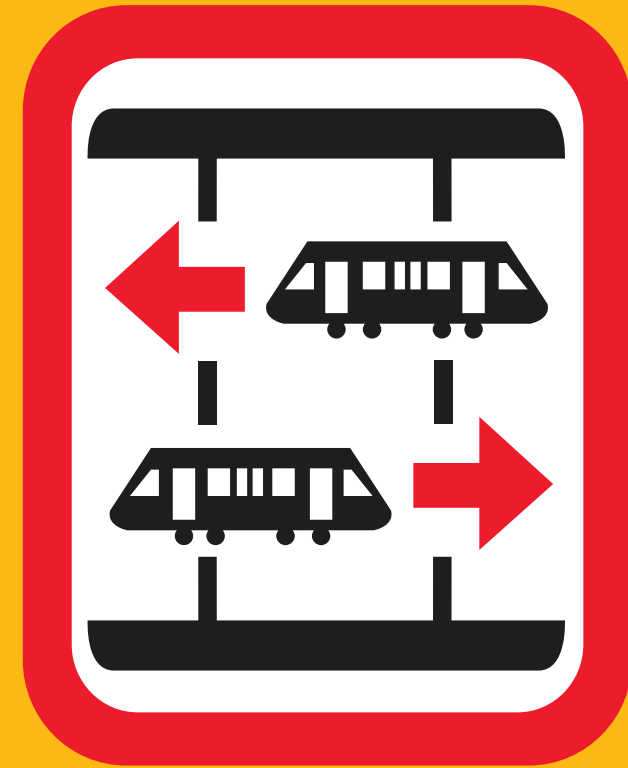

Stop. Do not enter the tram zone.

The sign here tells you that you must stay out of the tram-only area.
A simple action like that will keep you safe.

800 9090 rta.ae

Dubai Tram

Obey the traffic signal. Red light means STOP as the tram is approaching from your left.

The sign here tells you there are tram tracks to your left. Keep a watch. A simple action like that will keep you safe.

800 9090 rta.ae

Dubai Tram

Obey the traffic signal. Red light means STOP as the tram is approaching from your right.

The sign here tells you there are tram tracks to your right. Keep a watch. A simple action like that will keep you safe.

800 9090 rta.ae

Dubai Tram

Keep your eyes on the road ahead.

The sign indicates a tram route and to watch out for a tram passing from left to right or right to left. A simple action like that will keep you safe.

800 9090 rta.ae

Stop. Look left and right before you cross.

The sign here tells you there may be a tram coming from the left or right. Keep a watch. A simple action like that will keep you safe.

800 9090 rta.ae