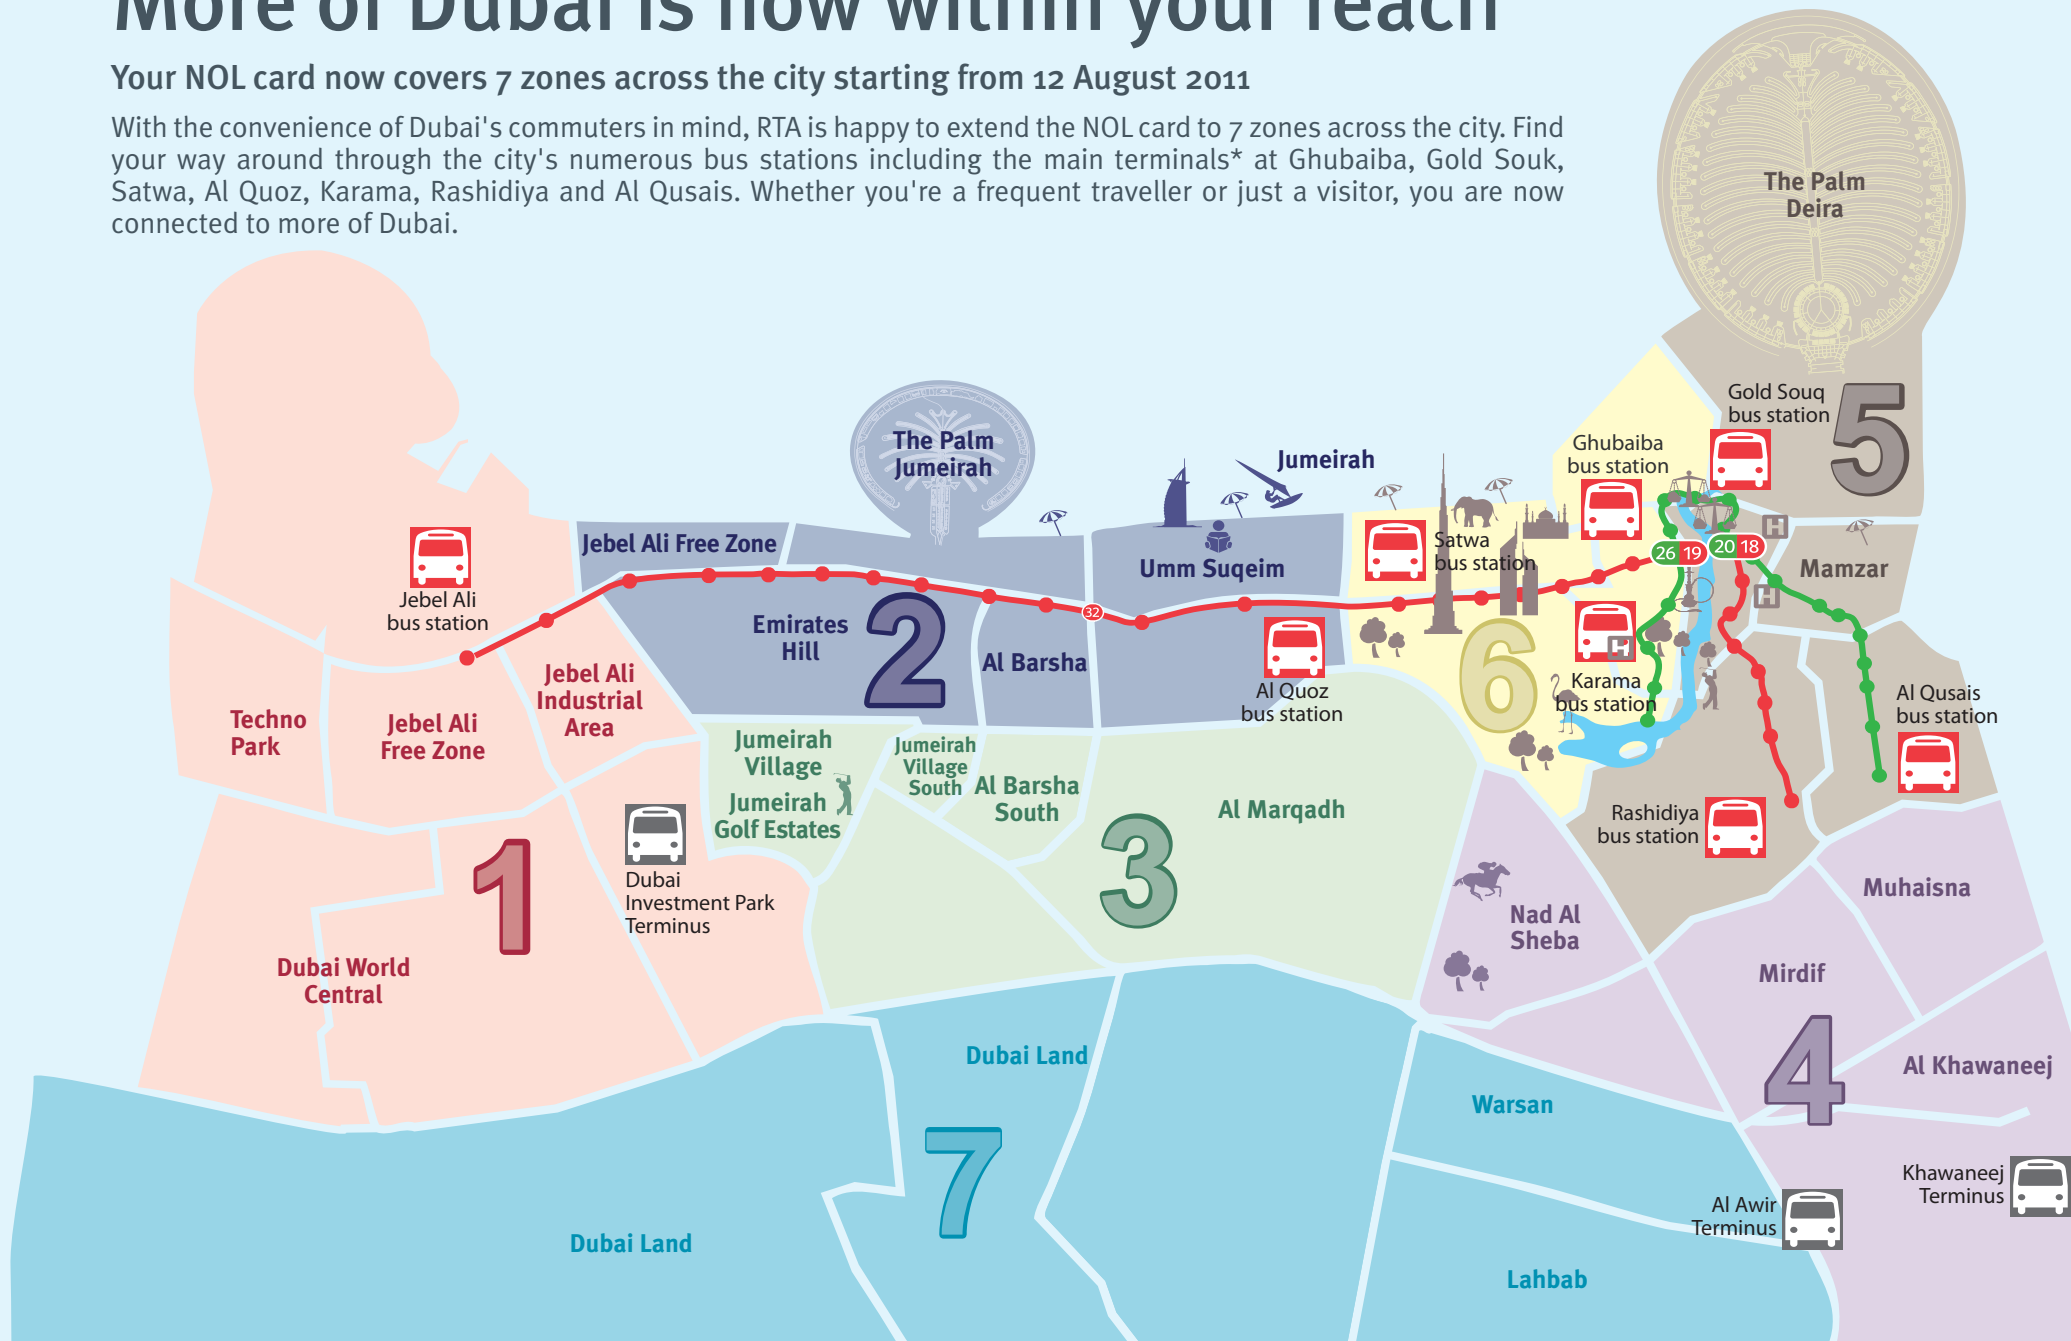

More of Dubai is now within your reach

Your NOL card now covers 7 zones across the city starting from 12 August 2011

With the convenience of Dubai's commuters in mind, RTA is happy to extend the NOL card to 7 zones across the city. Find your way around through the city's numerous bus stations including the main terminals* at Ghubaiba, Gold Souq, Satwa, Al Quoz, Karama, Rashidiya and Al Qusais. Whether you're a frequent traveller or just a visitor, you are now connected to more of Dubai.

* Stations named above are part of the wider network of bus stations.

Facebook: Roads and Transport Authority Dubai - Group YouTube: www.youtube.com/rtadubaigov ask@rta.ae
Call center 800 9090 www.rta.ae

- Bus terminus
- Bus station
- Metro red line
- Metro green line